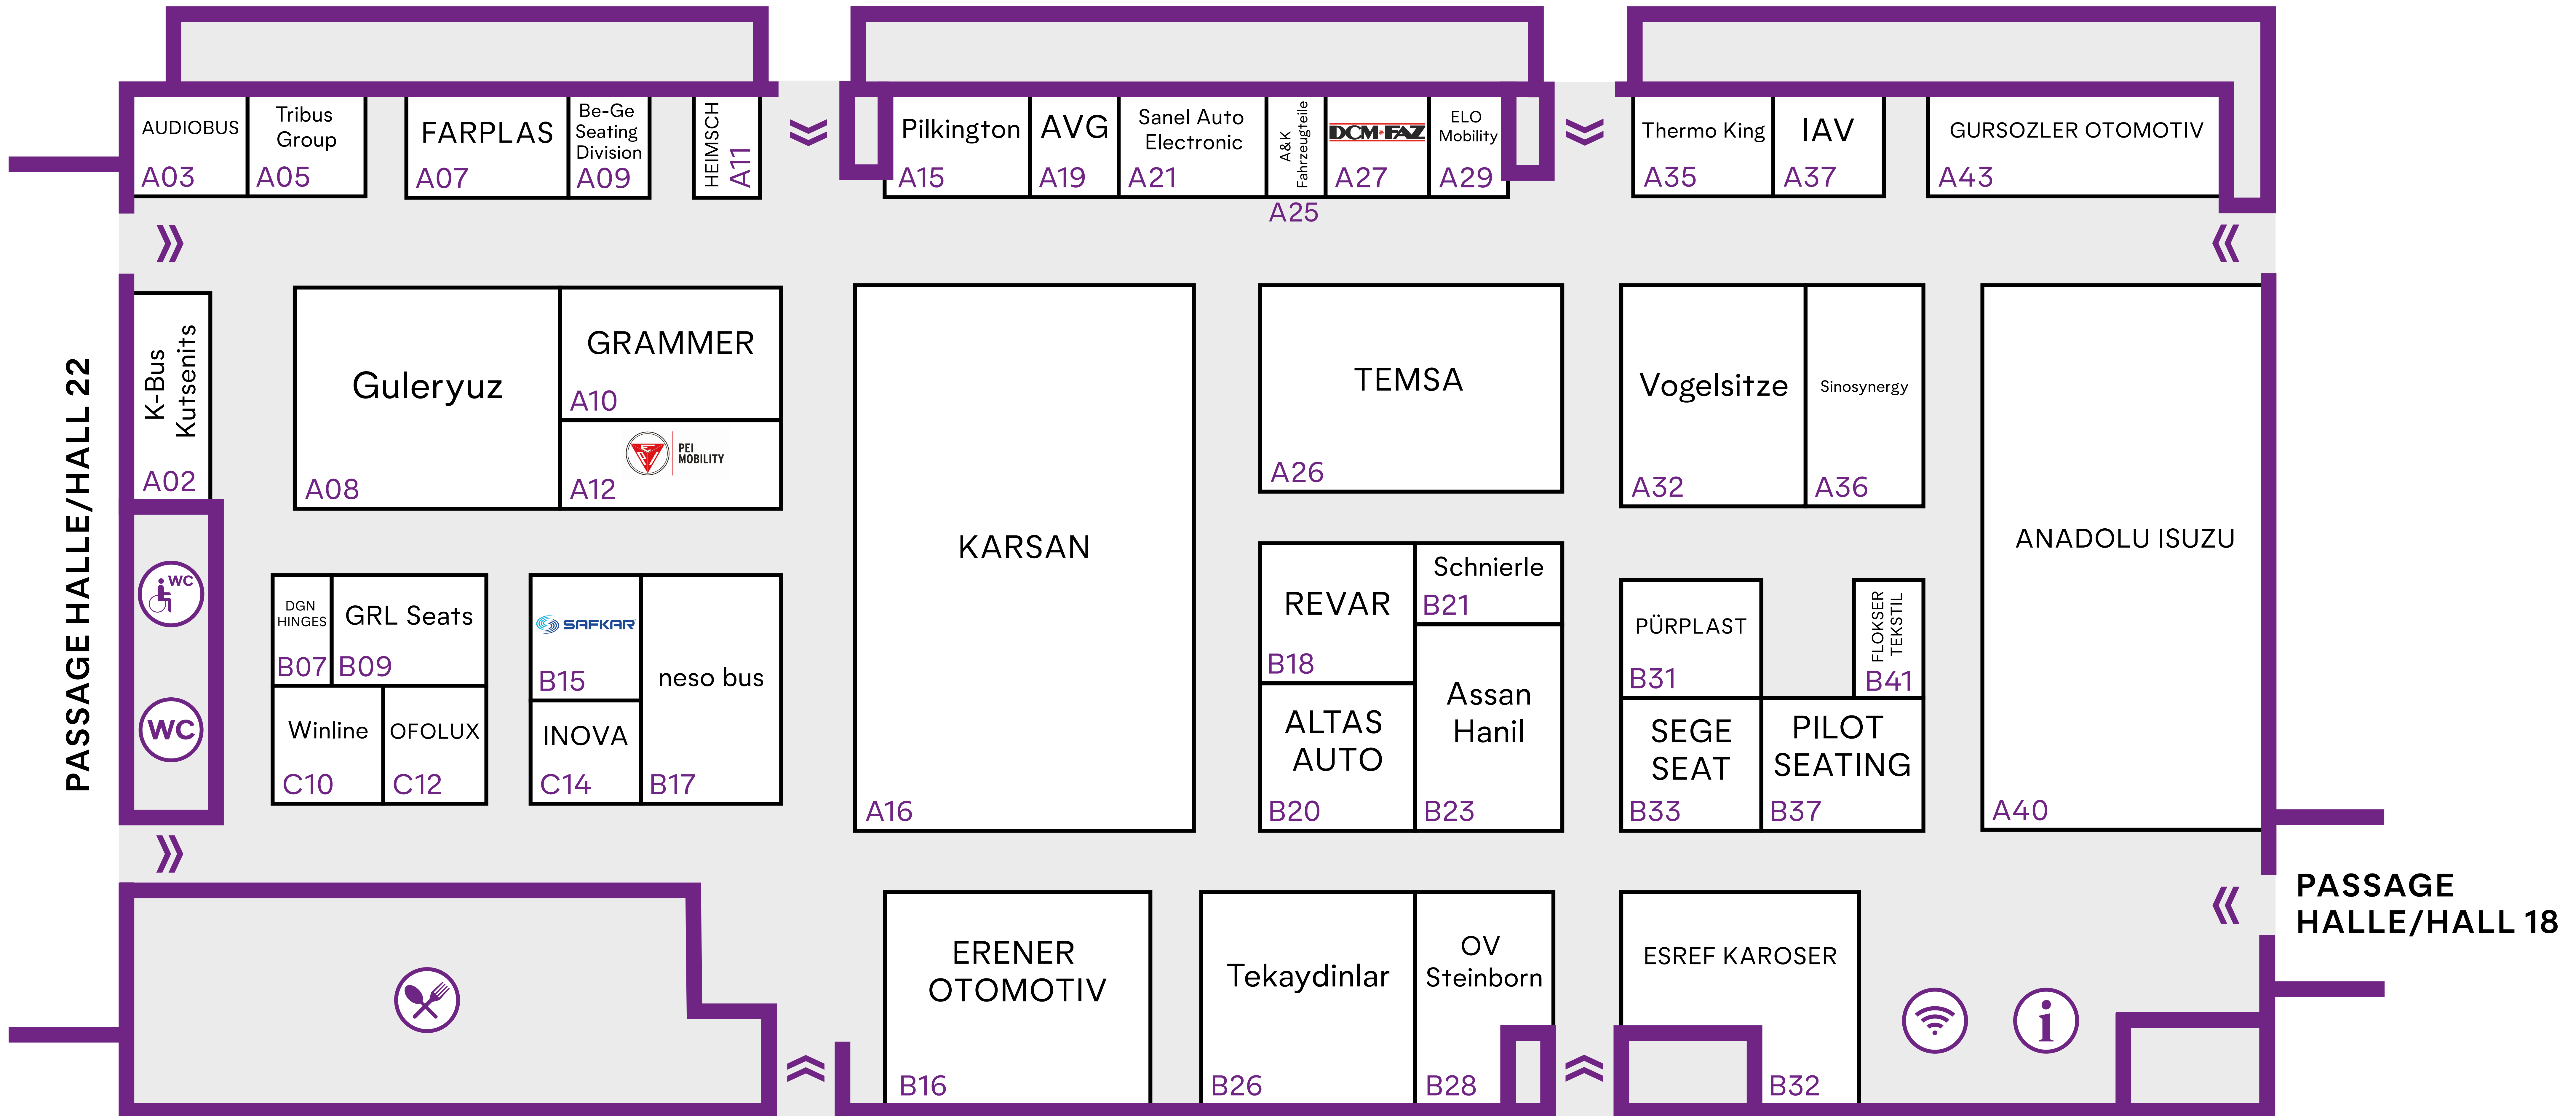

4 IAA Bus Area

MitAussteller/Co-exhibitors

- A36 Allenbus Automotive Technology
- B20 Elinta Motors
- A36 Foshan Feichi Motor Technology

Legende/Legend

- barrierefreie Toiletten**
barrier-free Restrooms
- Toiletten**
Restrooms
- Information (EBi)**
- WIFI Hotspot**
- Restaurant**