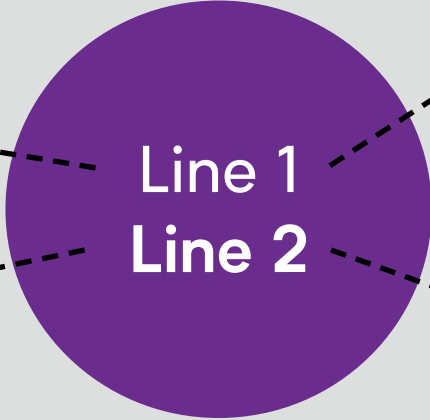

E-Mail-Banner / Signatur (Exhibitors)

1100x 196 px / German

1100x 196 px / English

Arial Regular
(#FFF / white)

Arial Bold
(#FFF / white)